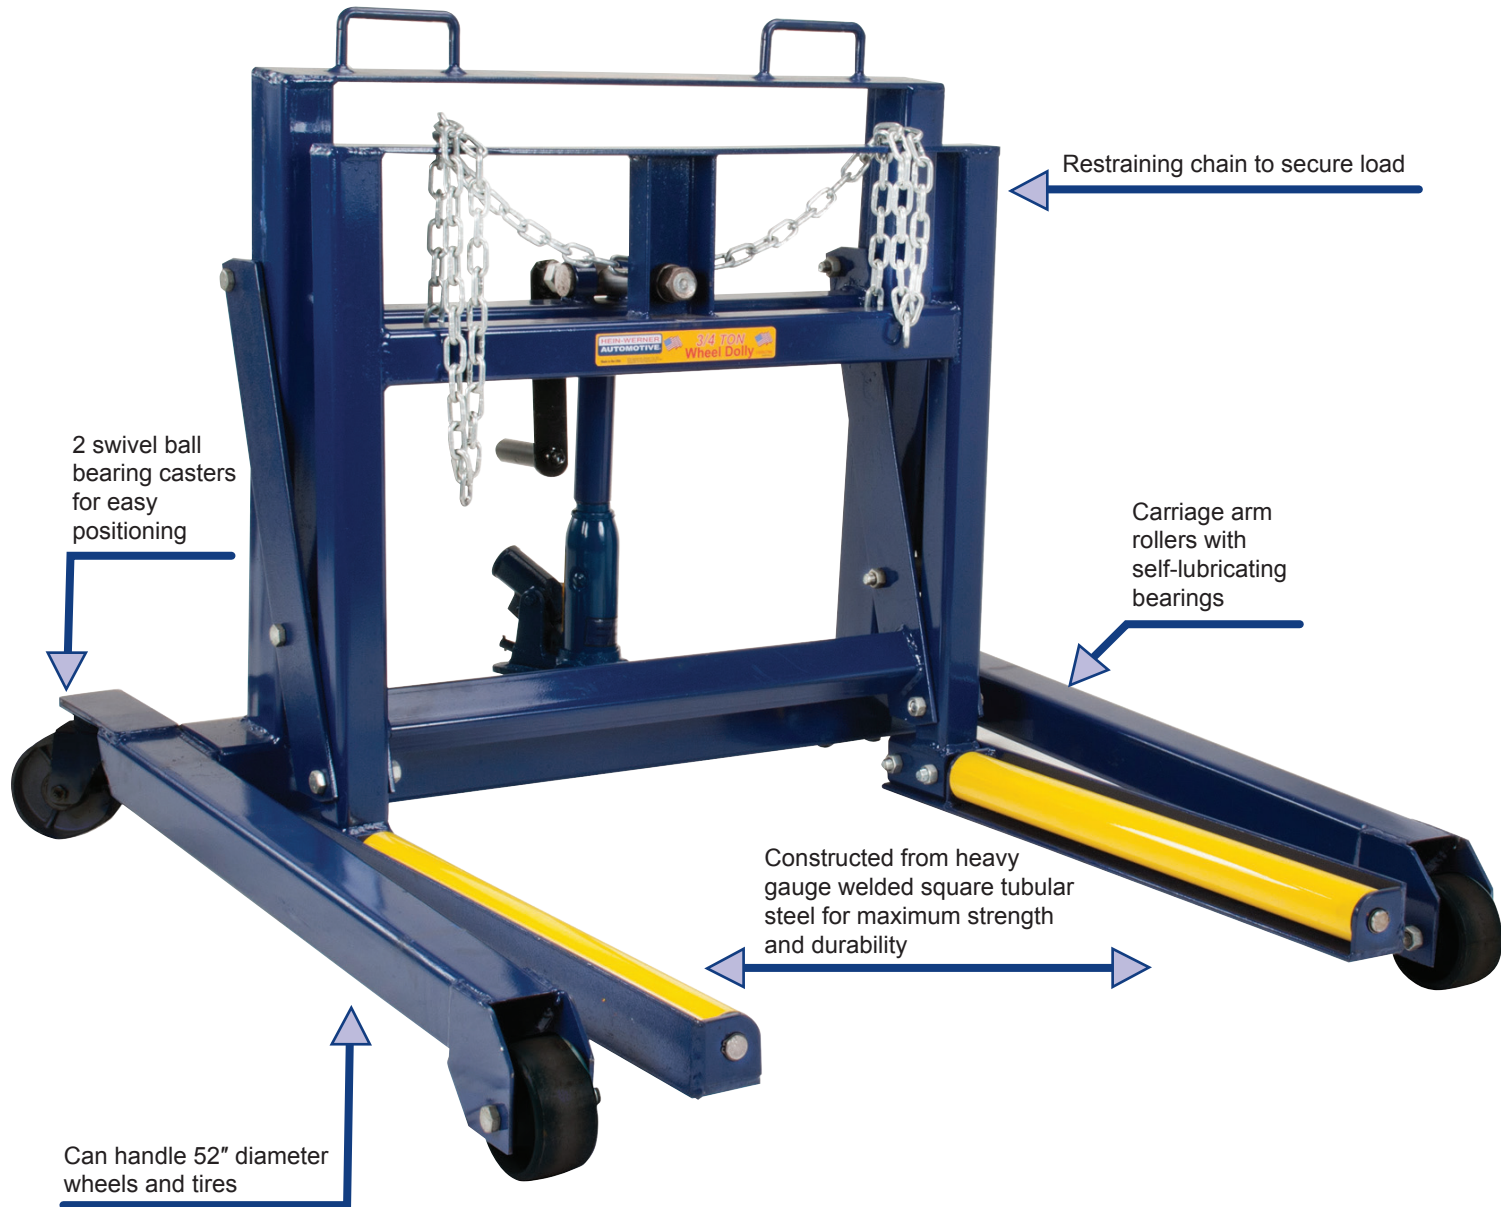

HW93766 3/4 Ton Wheel Dolly

Made in  USA

| Model | Capacity | Lift Range | Lifting Arm Length | Lifting Arm Spread | Overall Length | Overall Width | Overall Height | G.W. |
|---------|----------|------------|--------------------|--------------------|----------------|---------------|----------------|----------|
| HW93766 | 3/4 Ton | 4" - 9" | 23" | 26-1/2" | 38-3/4" | 39-1/2" | 32" | 118 Lbs. |