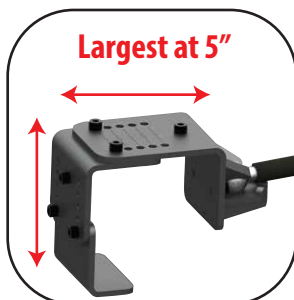

WHEEL ARM™

100 Lbs CAPACITY

Worldwide Patent Pending

Part # 92100

Set of 2

Magnetic Tool Trays Included

The OMEGA Wheel Arm™ is a great accessory to efficiently hold tires on a vehicle lift arm.

The Wheel Arm holds the tire at lift arm height and is handy with tire rotations and brake jobs.

Easily accessible for mechanic to put on or take off tire from the vehicle.

The bar can be folded up or sideways when not in use to save space.

Avoid bending over to put down or pick up a tire.

SFA Companies • 10939 N Pomona Ave • Kansas City, MO 64153
888-332-6419 • 816-891-6390

All copy rights reserved. April 2014

WHEEL ARM™

**100 Lbs
CAPACITY**

Worldwide Patent Pending

Part # 92100

Set of 2

With the adjustable design, it can easily be used on lift arms of varying thickness.

Easy to adjust by hand and tighten on the frame with an allen wrench.