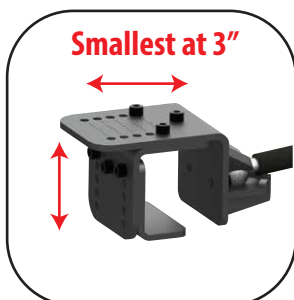

WHEEL ARM™

100 Lbs CAPACITY

Worldwide Patent Pending

Part # 92100

Set of 2

Magnetic Tool Trays Included

The OMEGA Wheel Arm™ is a great accessory to efficiently hold tires on a vehicle lift arm.

The Wheel Arm holds the tire at lift arm height and is handy with tire rotations and brake jobs.

All copy rights reserved. April 2014

WHEEL ARM™

**100 Lbs
CAPACITY**

Worldwide Patent Pending

Part # 92100

Set of 2

With the adjustable design, it can easily be used on lift arms of varying thickness.

Easy to adjust by hand and tighten on the frame with an allen wrench.