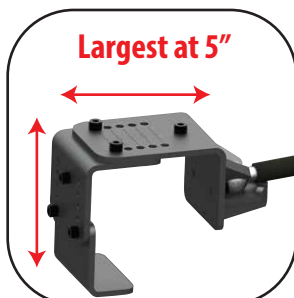

WHEEL ARM™

100 Lbs CAPACITY

Worldwide Patent Pending

Part # 92100

Set of 2

Magnetic Tool Trays Included

The OMEGA Wheel Arm™ is a great accessory to efficiently hold tires on a vehicle lift arm.

The Wheel Arm holds the tire at lift arm height and is handy with tire rotations and brake jobs.

Easily accessible for mechanic to put on or take off tire from the vehicle.

The bar can be folded up or sideways when not in use to save space.

Avoid bending over to put down or pick up a tire.

SFA Companies • 10939 N Pomona Ave • Kansas City, MO 64153
888-332-6419 • 816-891-6390

All copy rights reserved. April 2014

WHEEL ARM™

**100 Lbs
CAPACITY**

Worldwide Patent Pending

Part # 92100

Set of 2

With the adjustable design, it can easily be used on lift arms of varying thickness.

Easy to adjust by hand and tighten on the frame with an allen wrench.