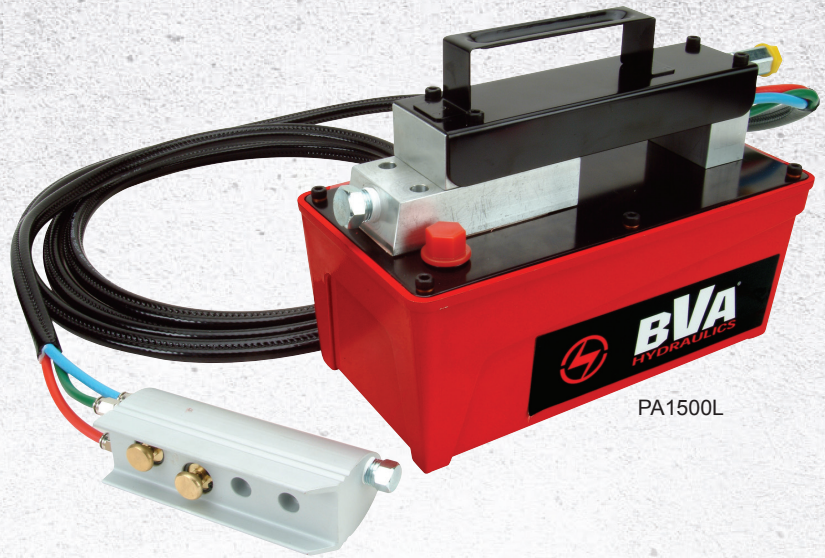

REMOTE CONTROL AIR PUMPS

- 10 ft. hand held remote allows user to operate the air pump from a safe distance
- Air pump comes with convenient carry handle

Used with Cylinder	Usable Oil Capacity (in ³)	Model Number	Pressure Rating (psi)	Oil Output Flow Rate (in ³ /min)		Input Air Pressure Range (psi)	Dimensions (in)					Weight (lbs)
				No Load	Load		A	B	C	D	E	
Single Acting	91.5	PA1500L	10,000	61	10	110-175	10.98	6.30	8.03	5.12	5.35	19.4
	231.9	PA3801L	10,000	61	10	110-175	12.64	6.42	8.15	5.20	7.36	30.4