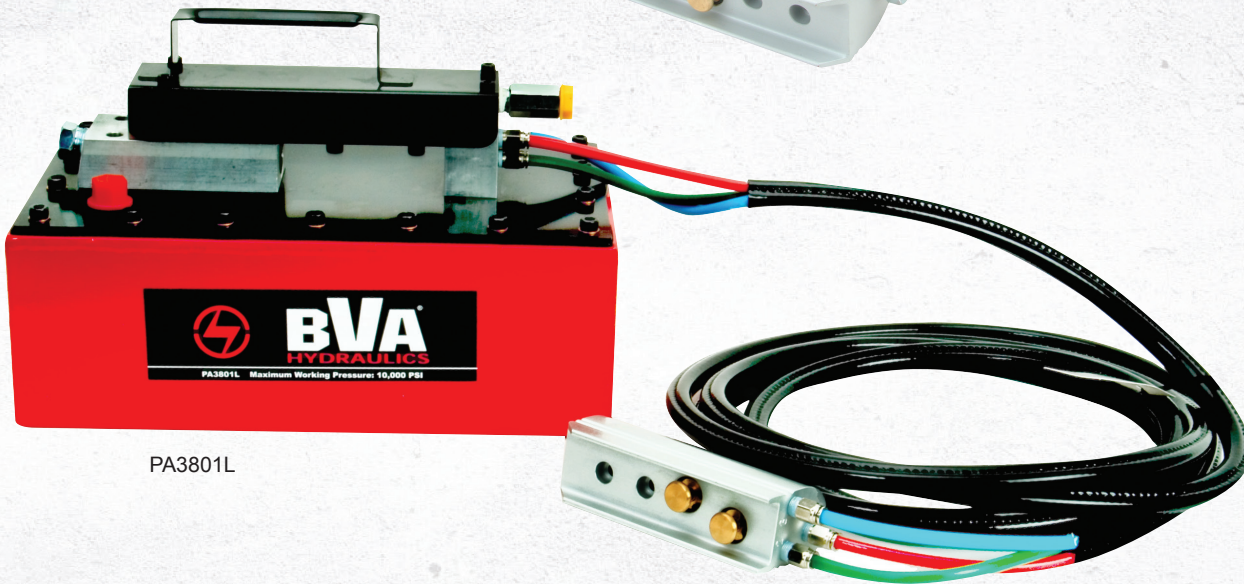

REMOTE CONTROL AIR PUMPS

- 10 ft. hand held remote allows user to operate the air pump from a safe distance
- Air pump comes with convenient carry handle

Used with Cylinder	Usable Oil Capacity (in ³)	Model Number	Pressure Rating (psi)	Oil Output Flow Rate (in ³ /min)		Input Air Pressure Range (psi)	Dimensions (in)					Weight (lbs)
				No Load	Load		A	B	C	D	E	
Single Acting	91.5	PA1500L	10,000	61	10	110-175	10.98	6.30	8.03	5.12	5.35	19.4
	231.9	PA3801L	10,000	61	10	110-175	12.64	6.42	8.15	5.20	7.36	30.4