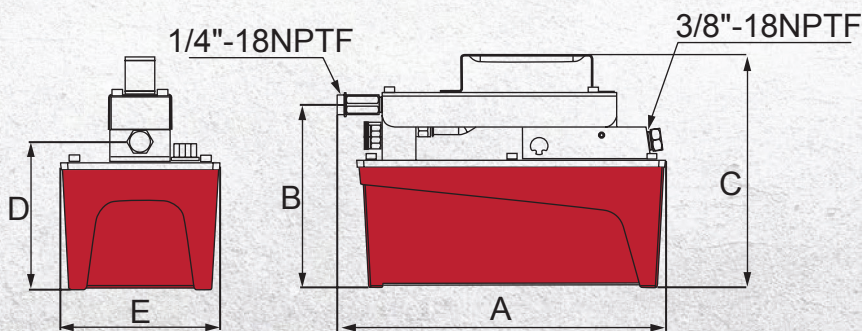

REMOTE CONTROL AIR PUMPS

- 10 ft. hand held remote allows user to operate the air pump from a safe distance
- Air pump comes with convenient carry handle

Used with Cylinder	Usable Oil Capacity (in ³)	Model Number	Pressure Rating (psi)	Oil Output Flow Rate (in ³ /min)		Input Air Pressure Range (psi)	Dimensions (in)					Weight (lbs)
				No Load	Load		A	B	C	D	E	
Single Acting	91.5	PA1500L	10,000	61	10	110-175	10.98	6.30	8.03	5.12	5.35	19.4
	231.9	PA3801L	10,000	61	10	110-175	12.64	6.42	8.15	5.20	7.36	30.4