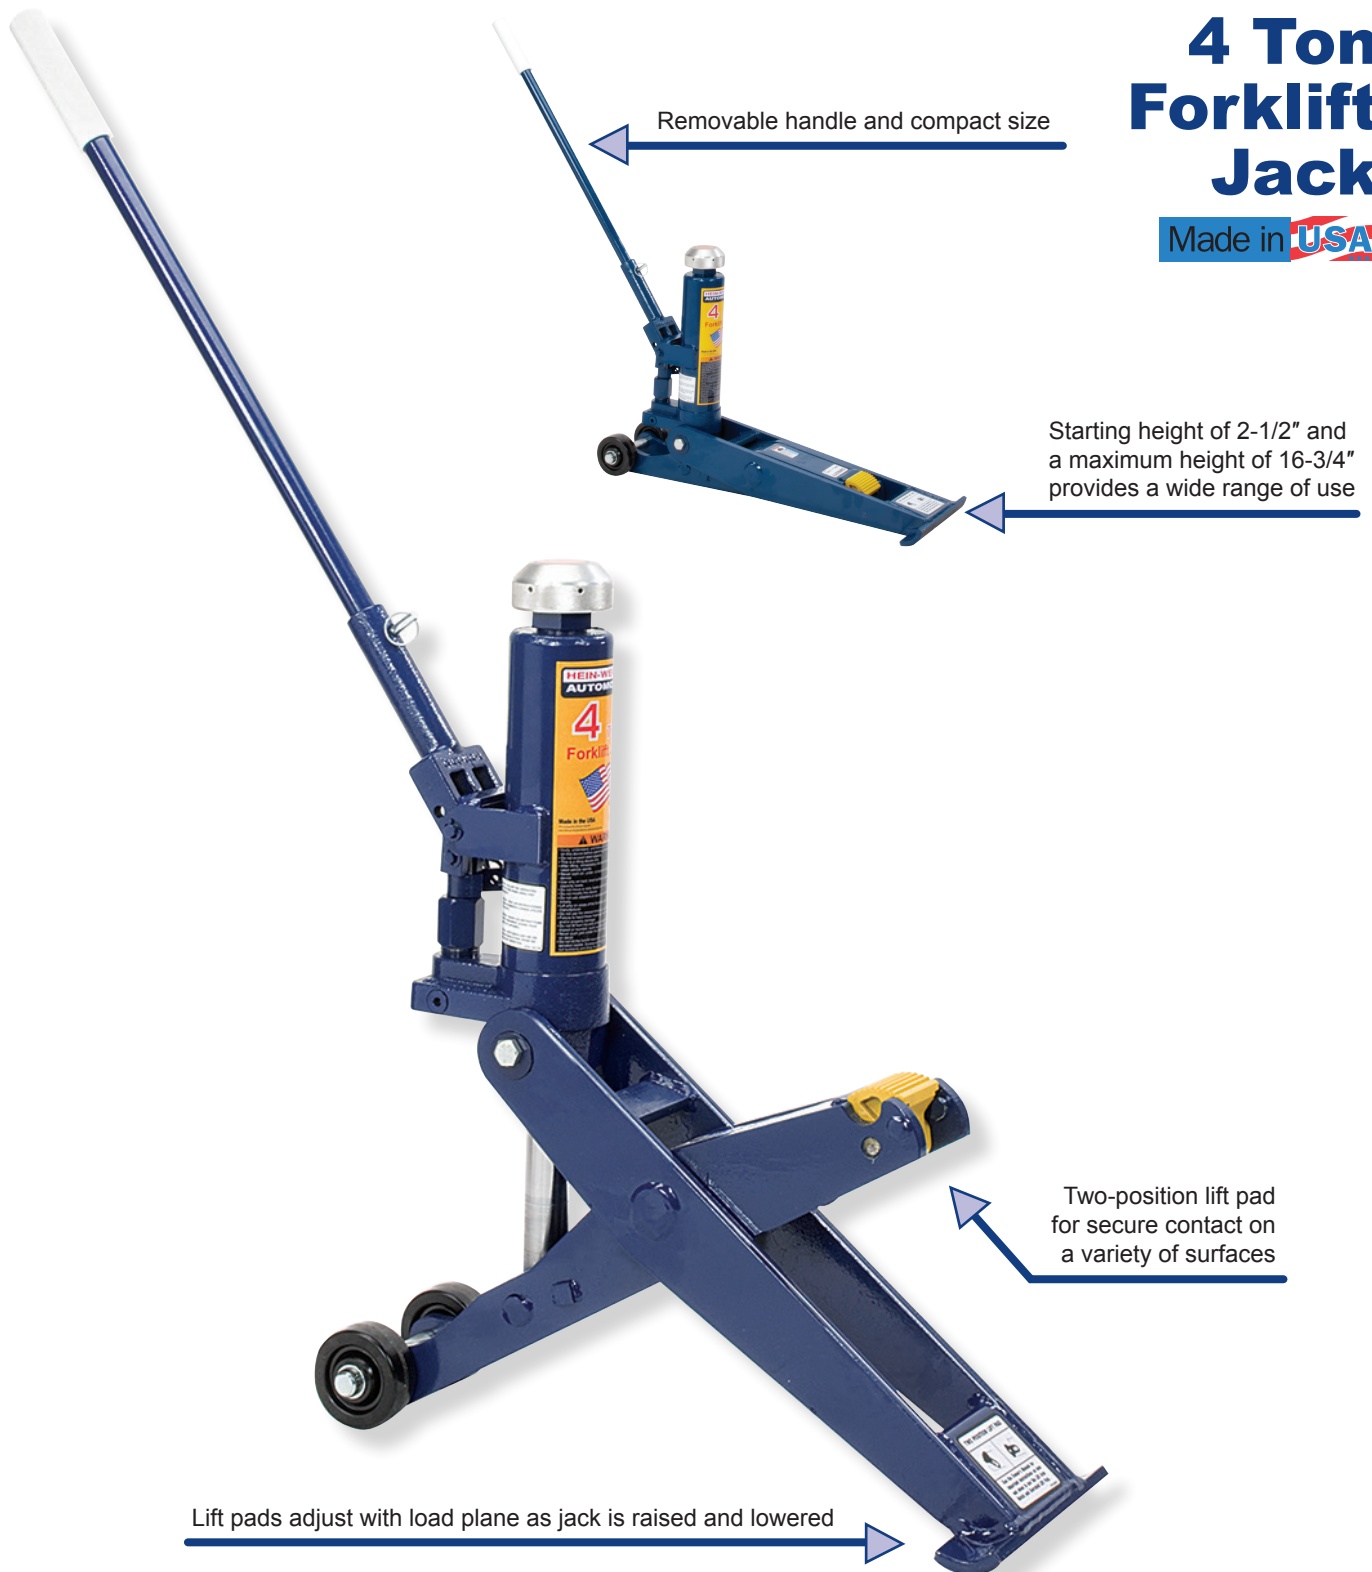

# HW93659 4 Ton Forklift Jack

Made in **USA**

Model	Capacity	Minimum Height	Maximum Height	Power Raise	Handle Length	Base Size	G. W.
HW93659	4 Ton	2-1/2"	16-3/4"	14-1/4"	29"	8" x 26-1/2"	73 Lbs.