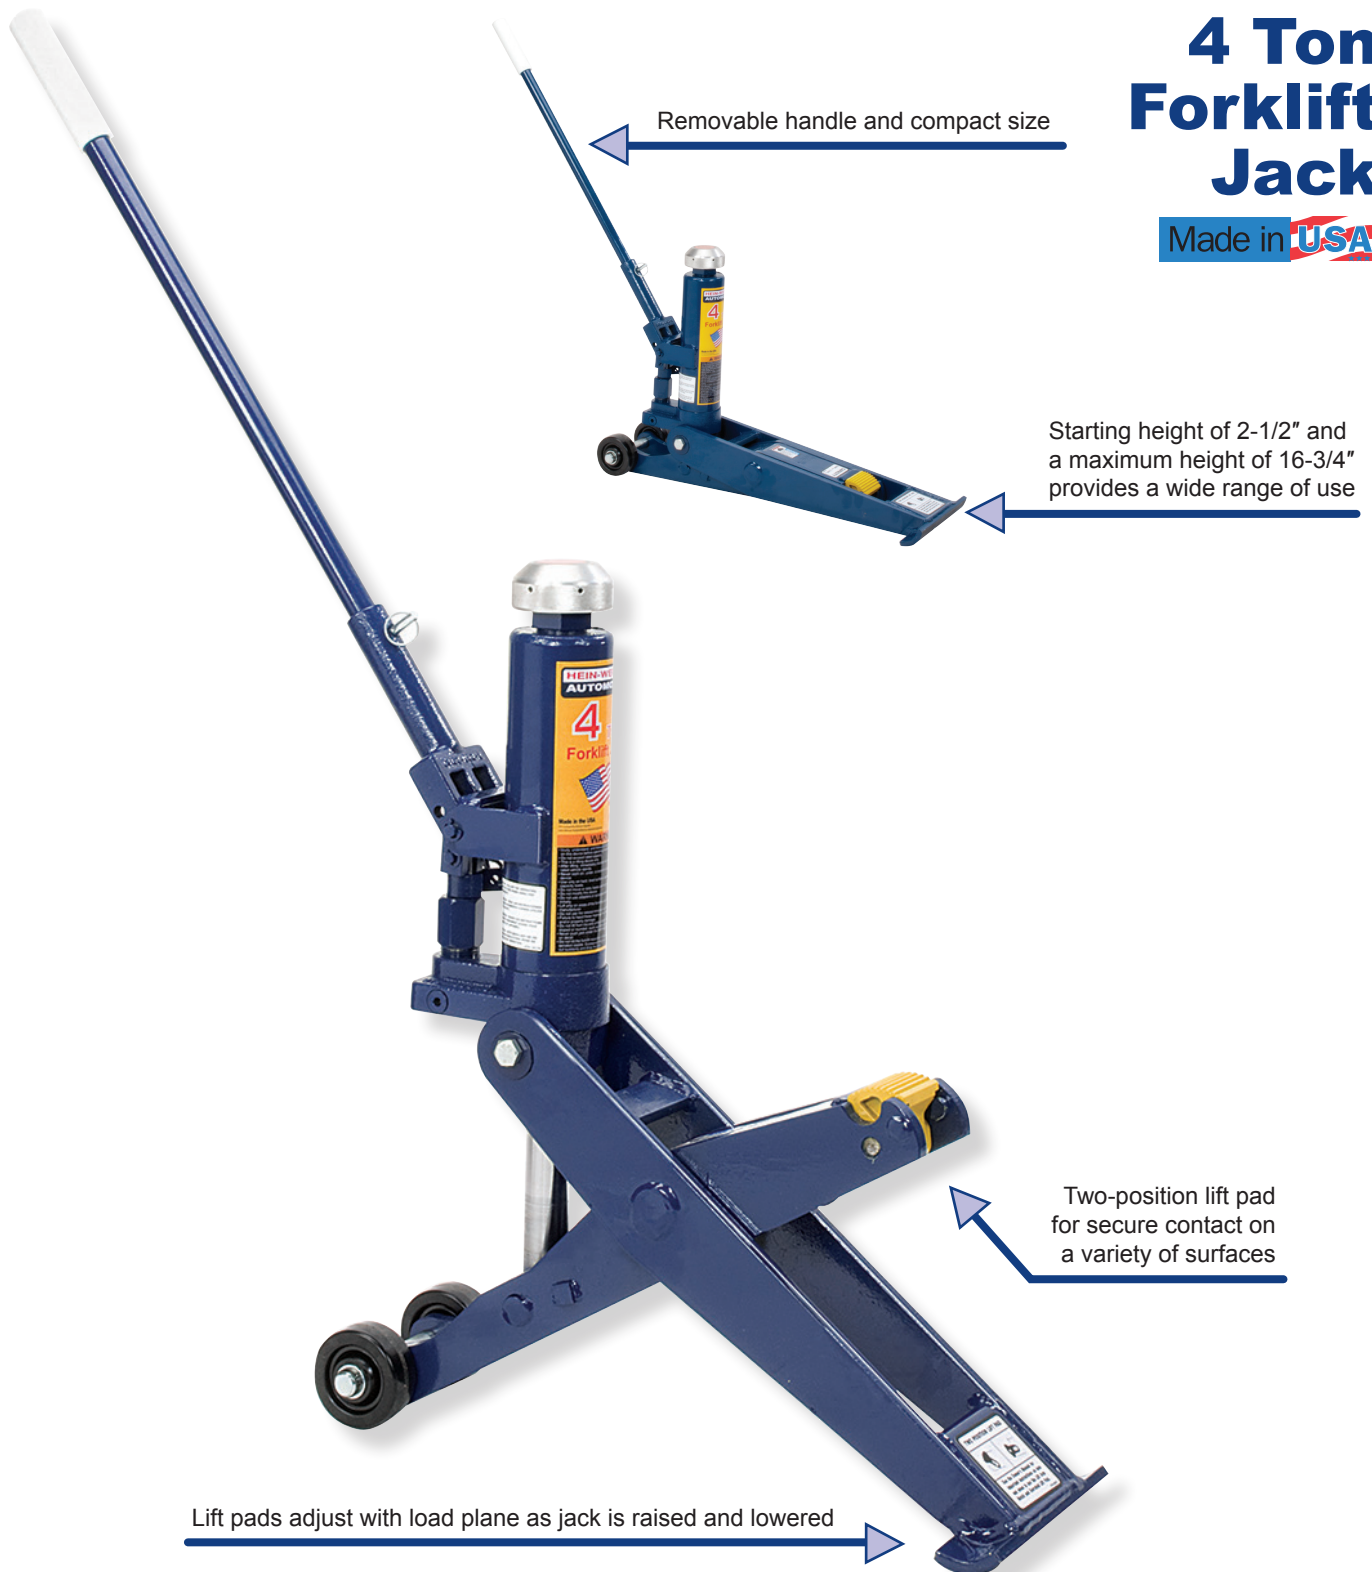

HW93659 4 Ton Forklift Jack

Made in **USA**

Model	Capacity	Minimum Height	Maximum Height	Power Raise	Handle Length	Base Size	G. W.
HW93659	4 Ton	2-1/2"	16-3/4"	14-1/4"	29"	8" x 26-1/2"	73 Lbs.